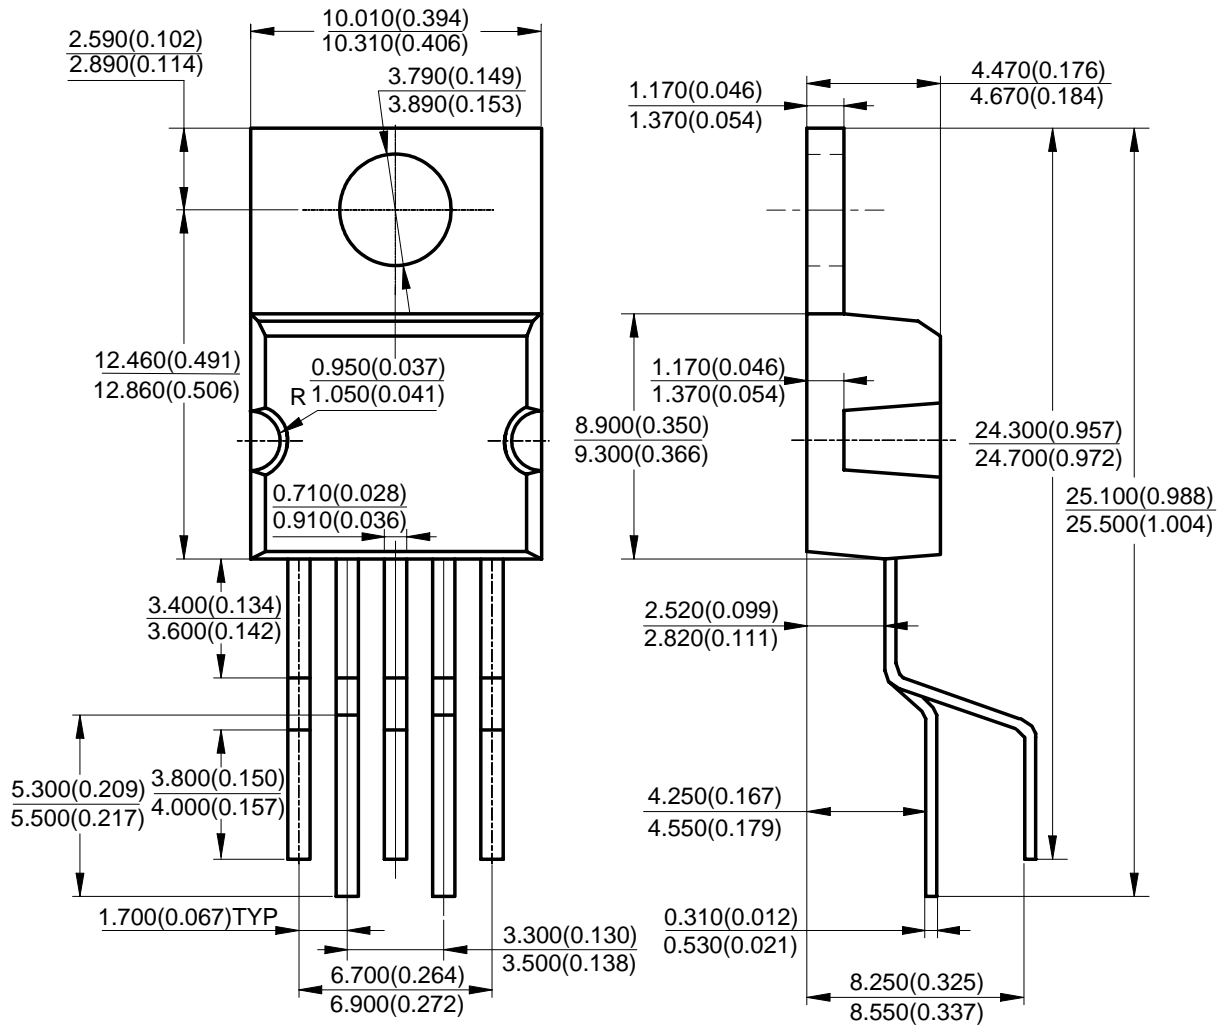

## Mechanical Dimensions

TO-220B-5

Unit: mm(inch)