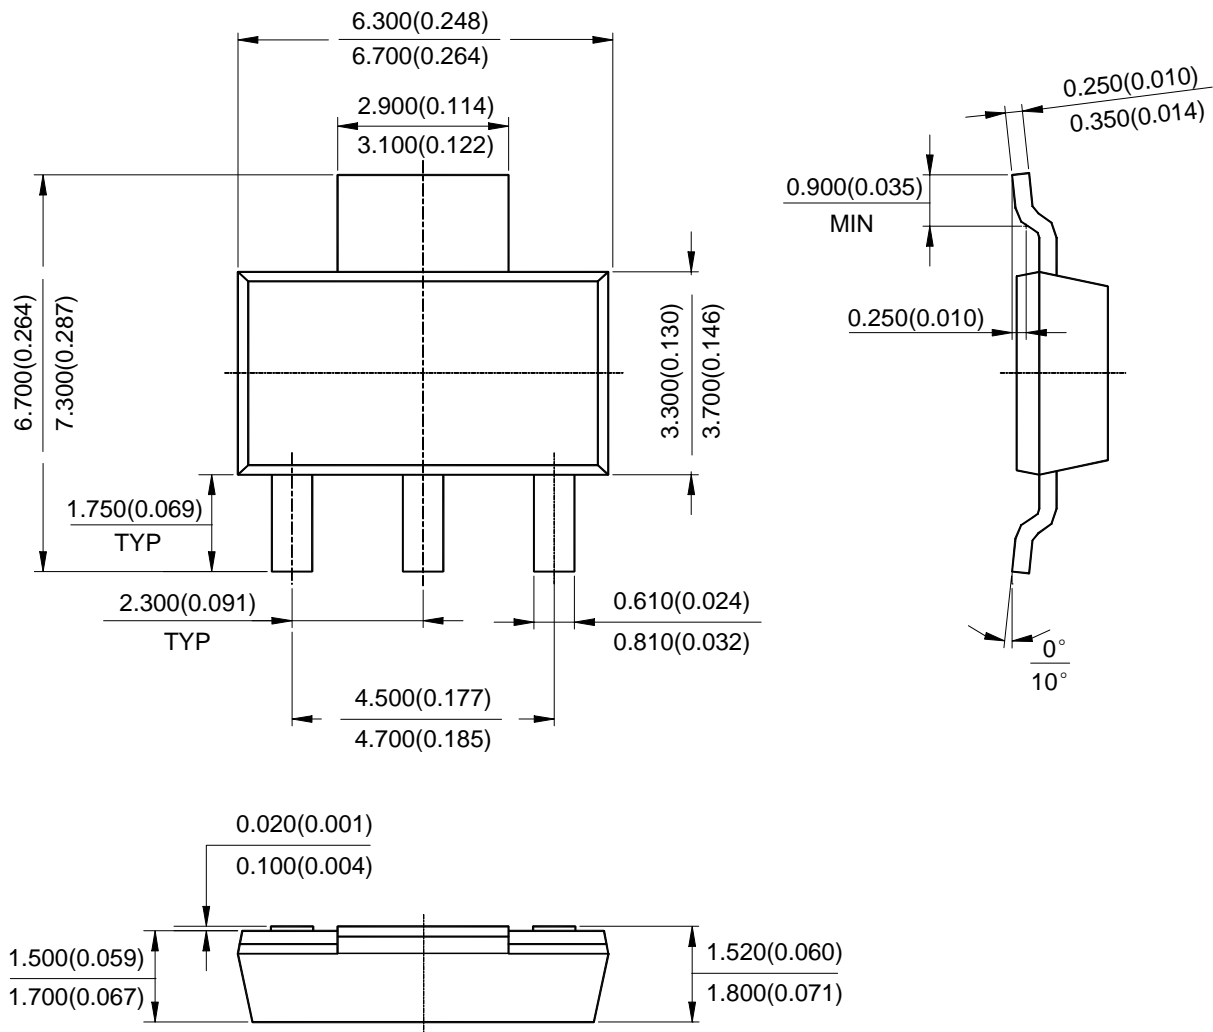

Packaging Information

Mechanical Dimensions

SOT-223

Unit: mm(inch)

Advanced Analog Circuits

Packaging Information

SOT-223