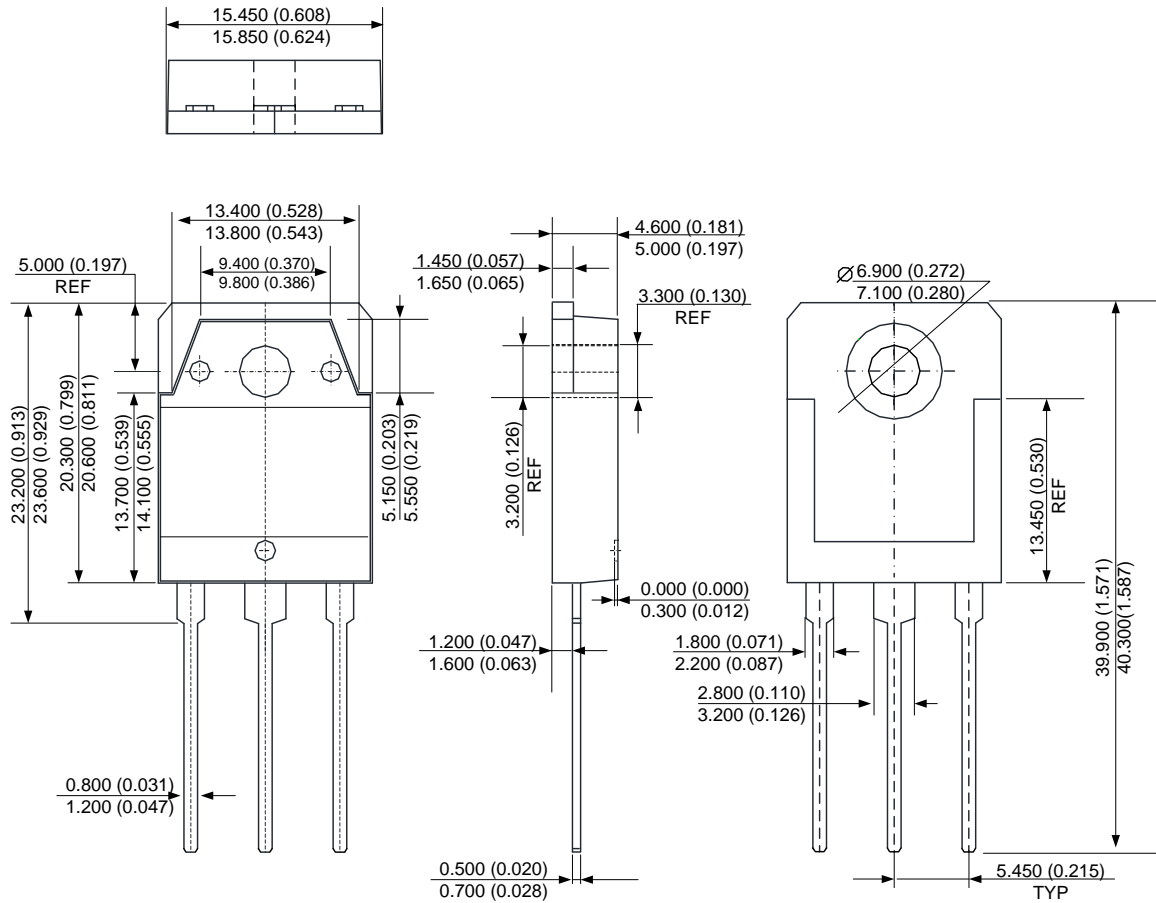

Packaging Information

Mechanical Dimensions

TO-3P

Unit: mm(inch)

Packaging Information

TO-3P